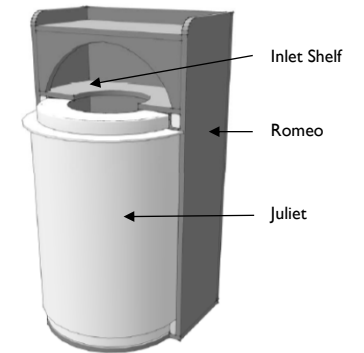

Quote/Order Form

Standard Offerings										Optional Offerings									
Model No.	Quantity	Interior & Exterior Laminate w/ Chip Resistant Edges	Interior Melamine & Exterior Laminate w/ Chip Resistant Edges	Standard Finish Offerings					Inlet Shelf Solid Surface	Dual Stream Waste Rim	Heavy Duty Casters	Custom Color Powder Coat	Laminate Edge	Waste & Recycling Lid Options					
				Feature	Formica®	Wilsonart®	Nevamar®	Pionite®						Waste	Cans	Paper	Bottles	Cans & Plastic Bottles	
Rev360T-PL				Romeo															
				Juliet															
Rev720T-PL				Romeo															
				Juliet															
Rev1080T-PL				Romeo															
				Juliet															
Rev360LP-PL				Romeo															
				Juliet															
Rev720LP-PL				Romeo															
				Juliet															
Rev1080LP-PL				Romeo															
				Juliet															

Standard Offerings										Optional Offerings				
Model No.	Quantity	Feature	Standard Finish Offerings			Dual Stream Waste Rim	Heavy Duty Casters	Custom Color Powder Coat	Waste & Recycling Lid Options					
			White	Black	Gray				Waste	Cans	Paper	Bottles	Cans & Plastic Bottles	
Rev360LPR-M		Romeo												
		Juliet												
Rev360LP-M		Romeo												
		Juliet												
Rev360T-M		Romeo												
		Juliet												